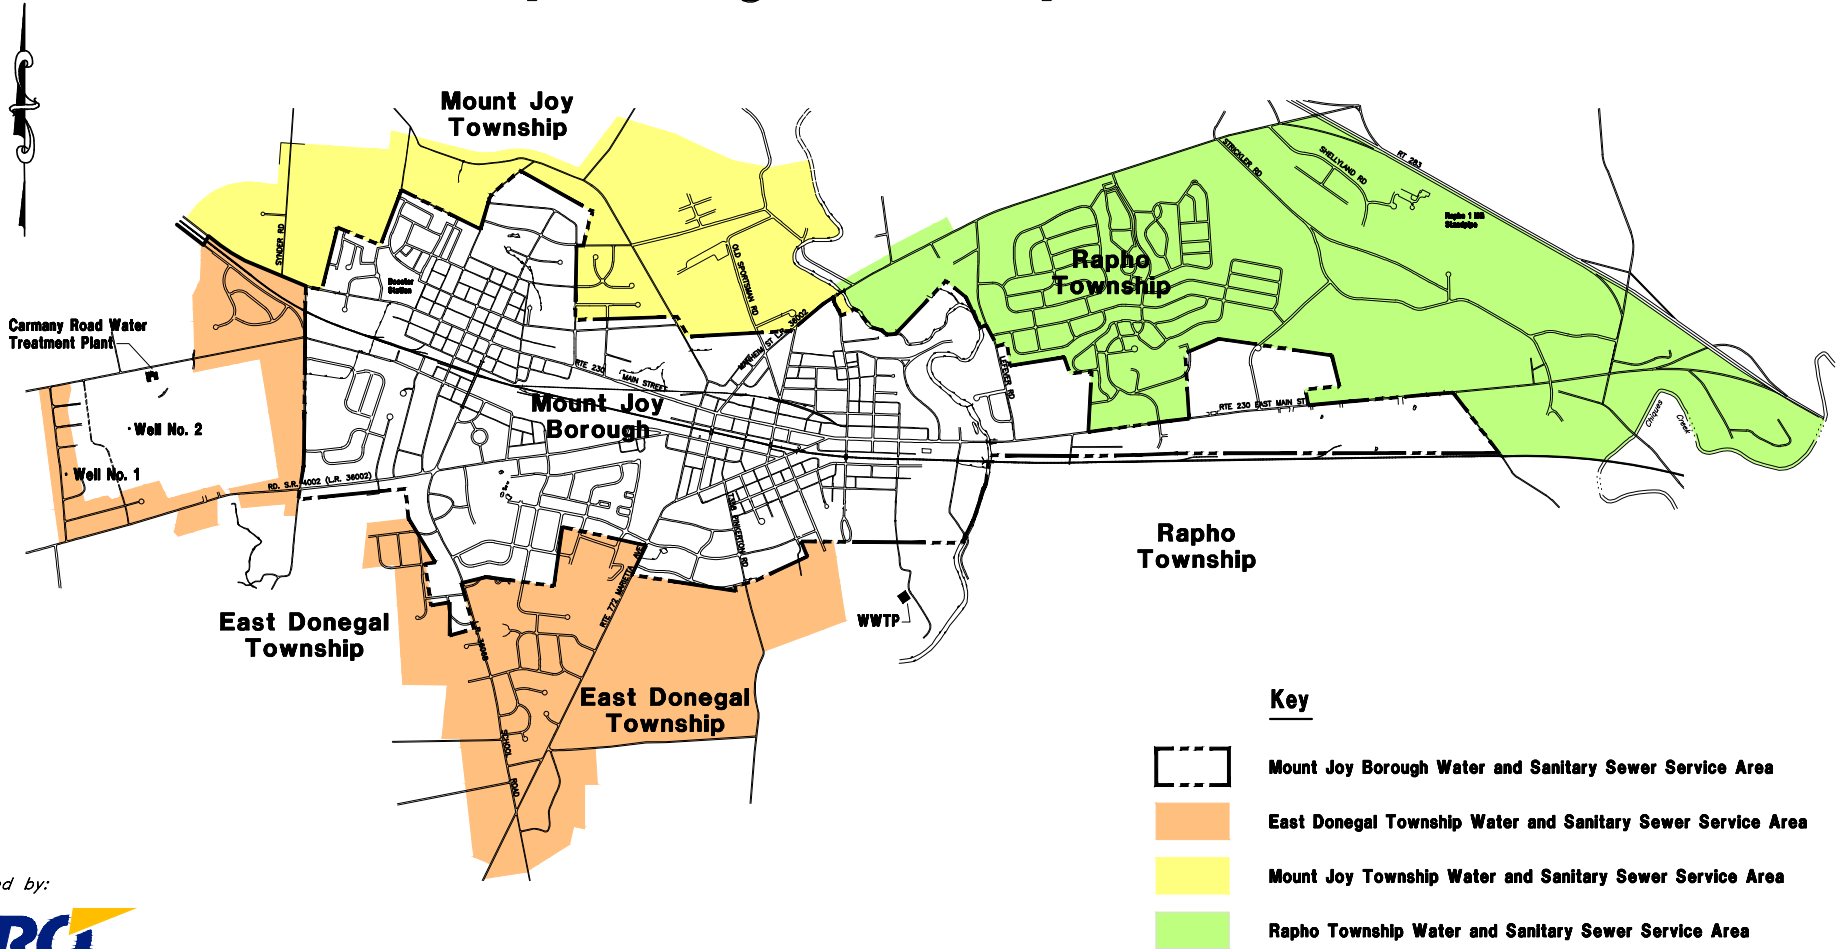

Mount Joy Borough Authority Service Area

Prepared by:

2500 1225 0 2500 5000 7500

SCALE IN FEET

MAY 2018