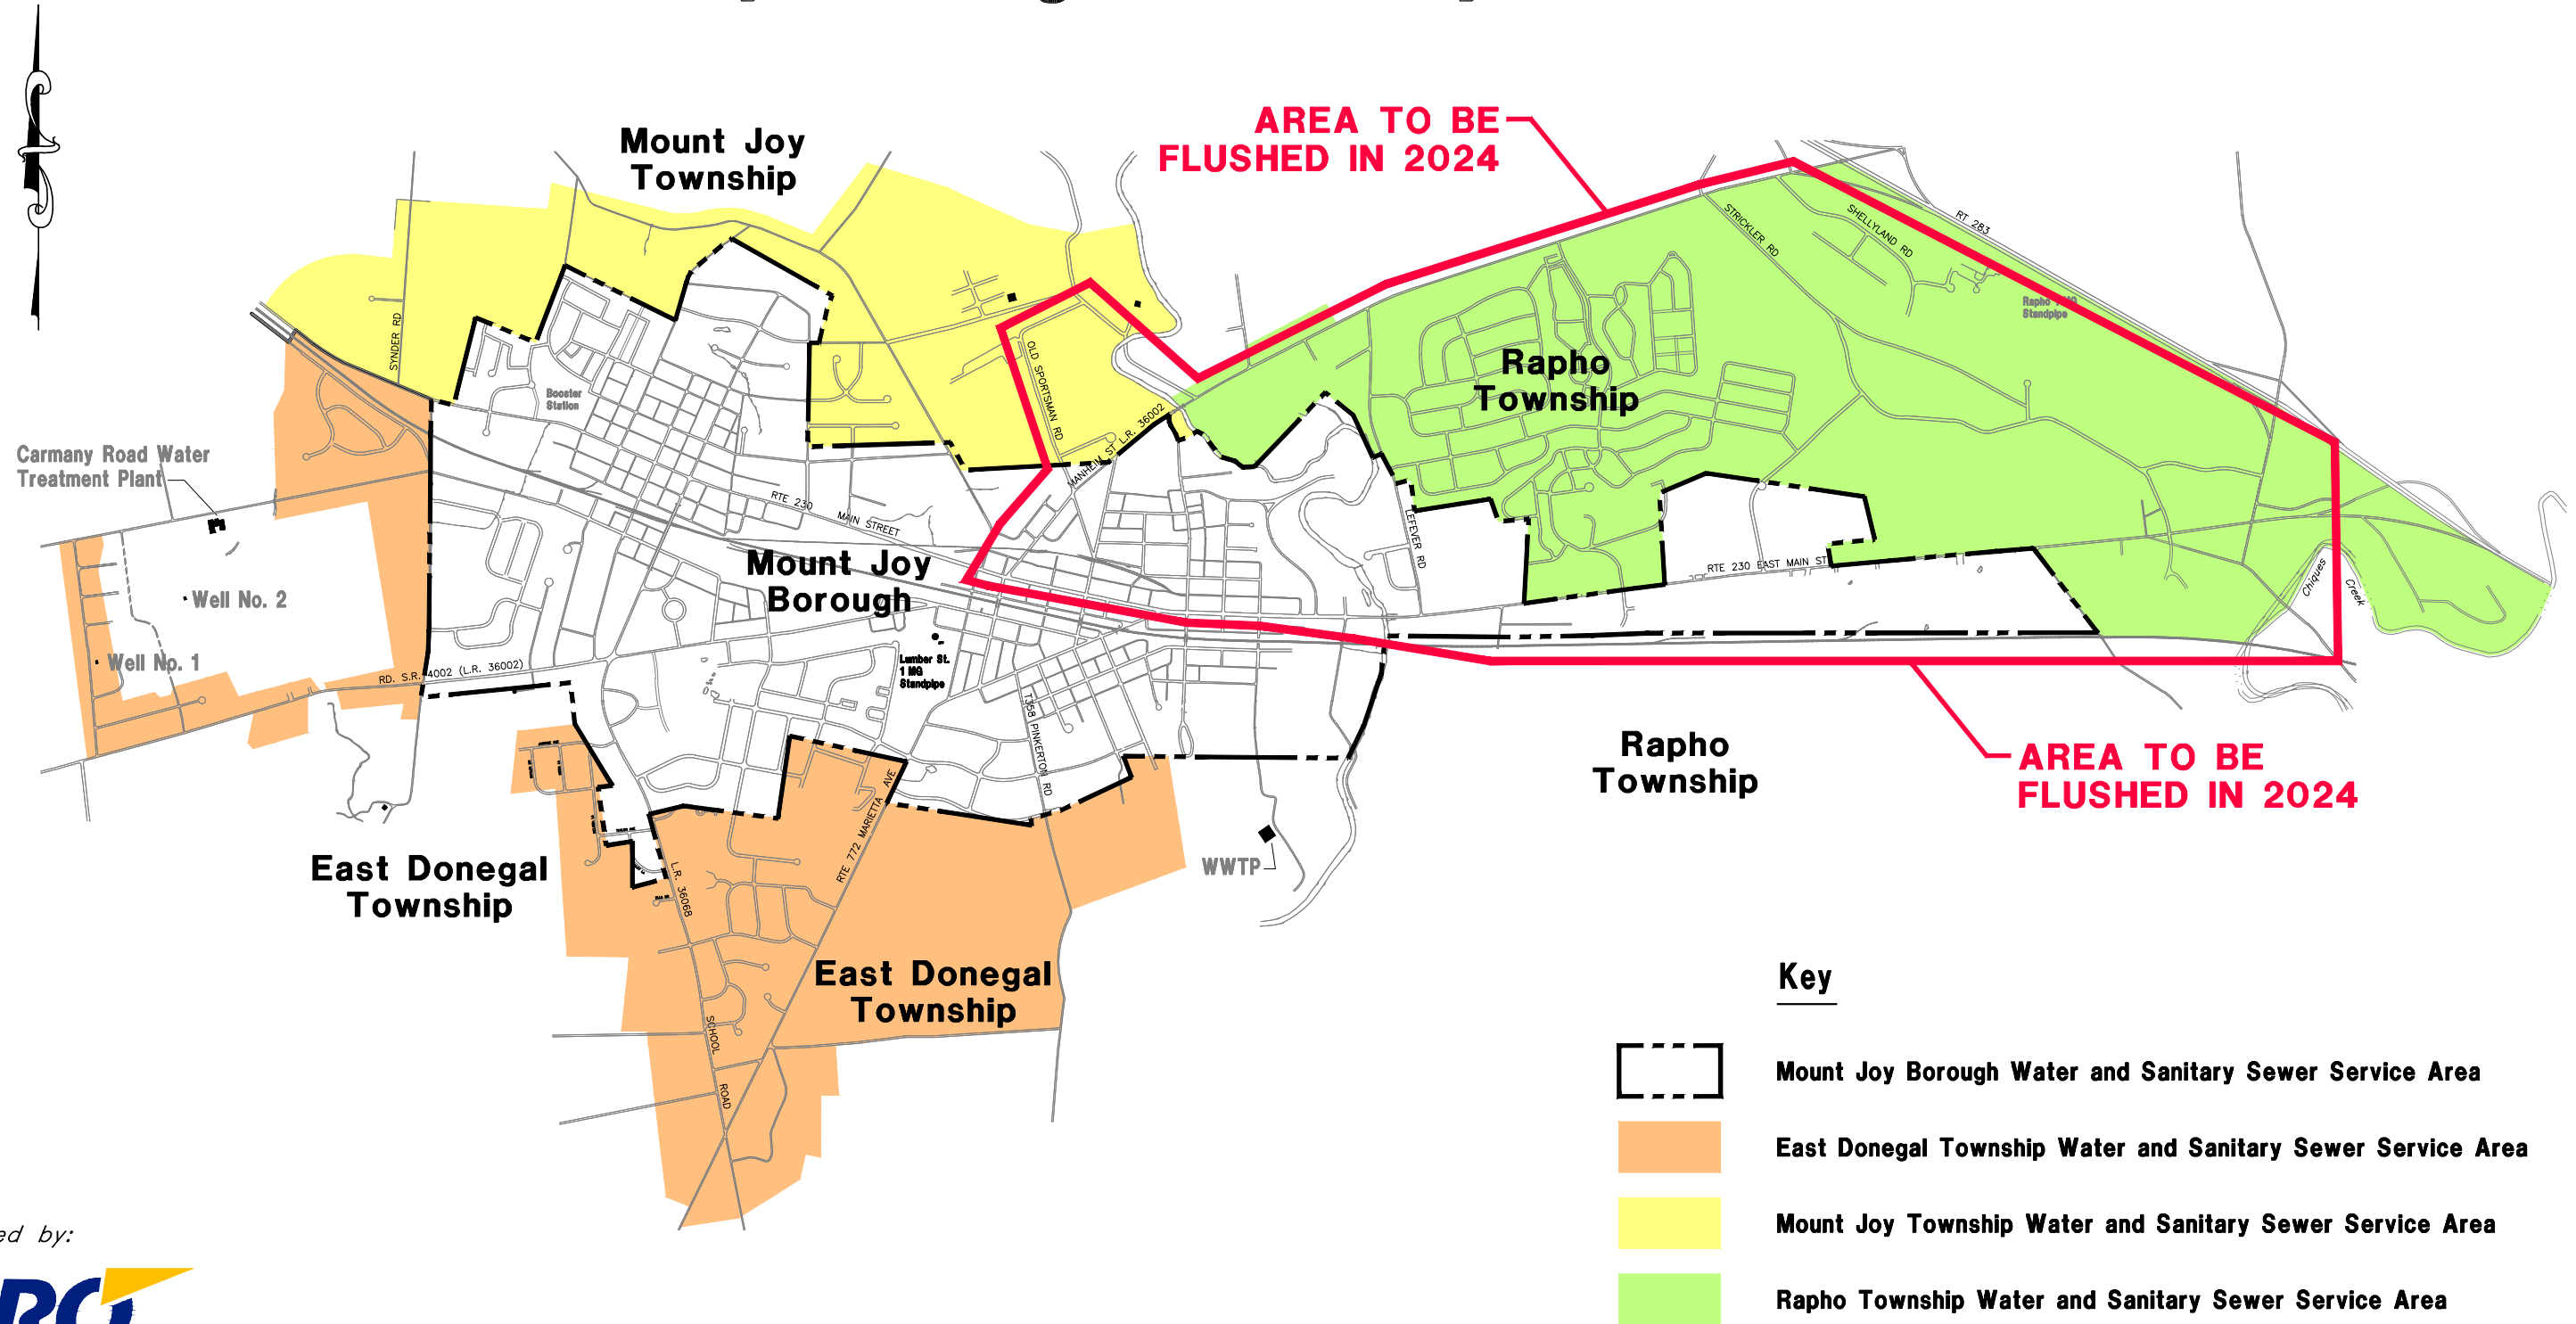

Mount Joy Borough Authority is continuing its annual fire hydrant flushing program in the northeastern portion of the service area. Flushing will occur periodically throughout the spring, summer, and fall months from 8 AM - 3 PM. During this time, some customers may experience a brief change in the water clarity or pressure. If you experience a change in water clarity, please run a faucet for a few minutes and the clarity will return to normal. Any pressure changes should return to normal outside of flushing hours noted above. Should you have any questions or concerns, please call our office at 717-653-5938, M-F, 7 AM - 4 PM.

Mount Joy Borough Authority Service Area

Key

-  Mount Joy Borough Water and Sanitary Sewer Service Area
-  East Donegal Township Water and Sanitary Sewer Service Area
-  Mount Joy Township Water and Sanitary Sewer Service Area
-  Rapho Township Water and Sanitary Sewer Service Area