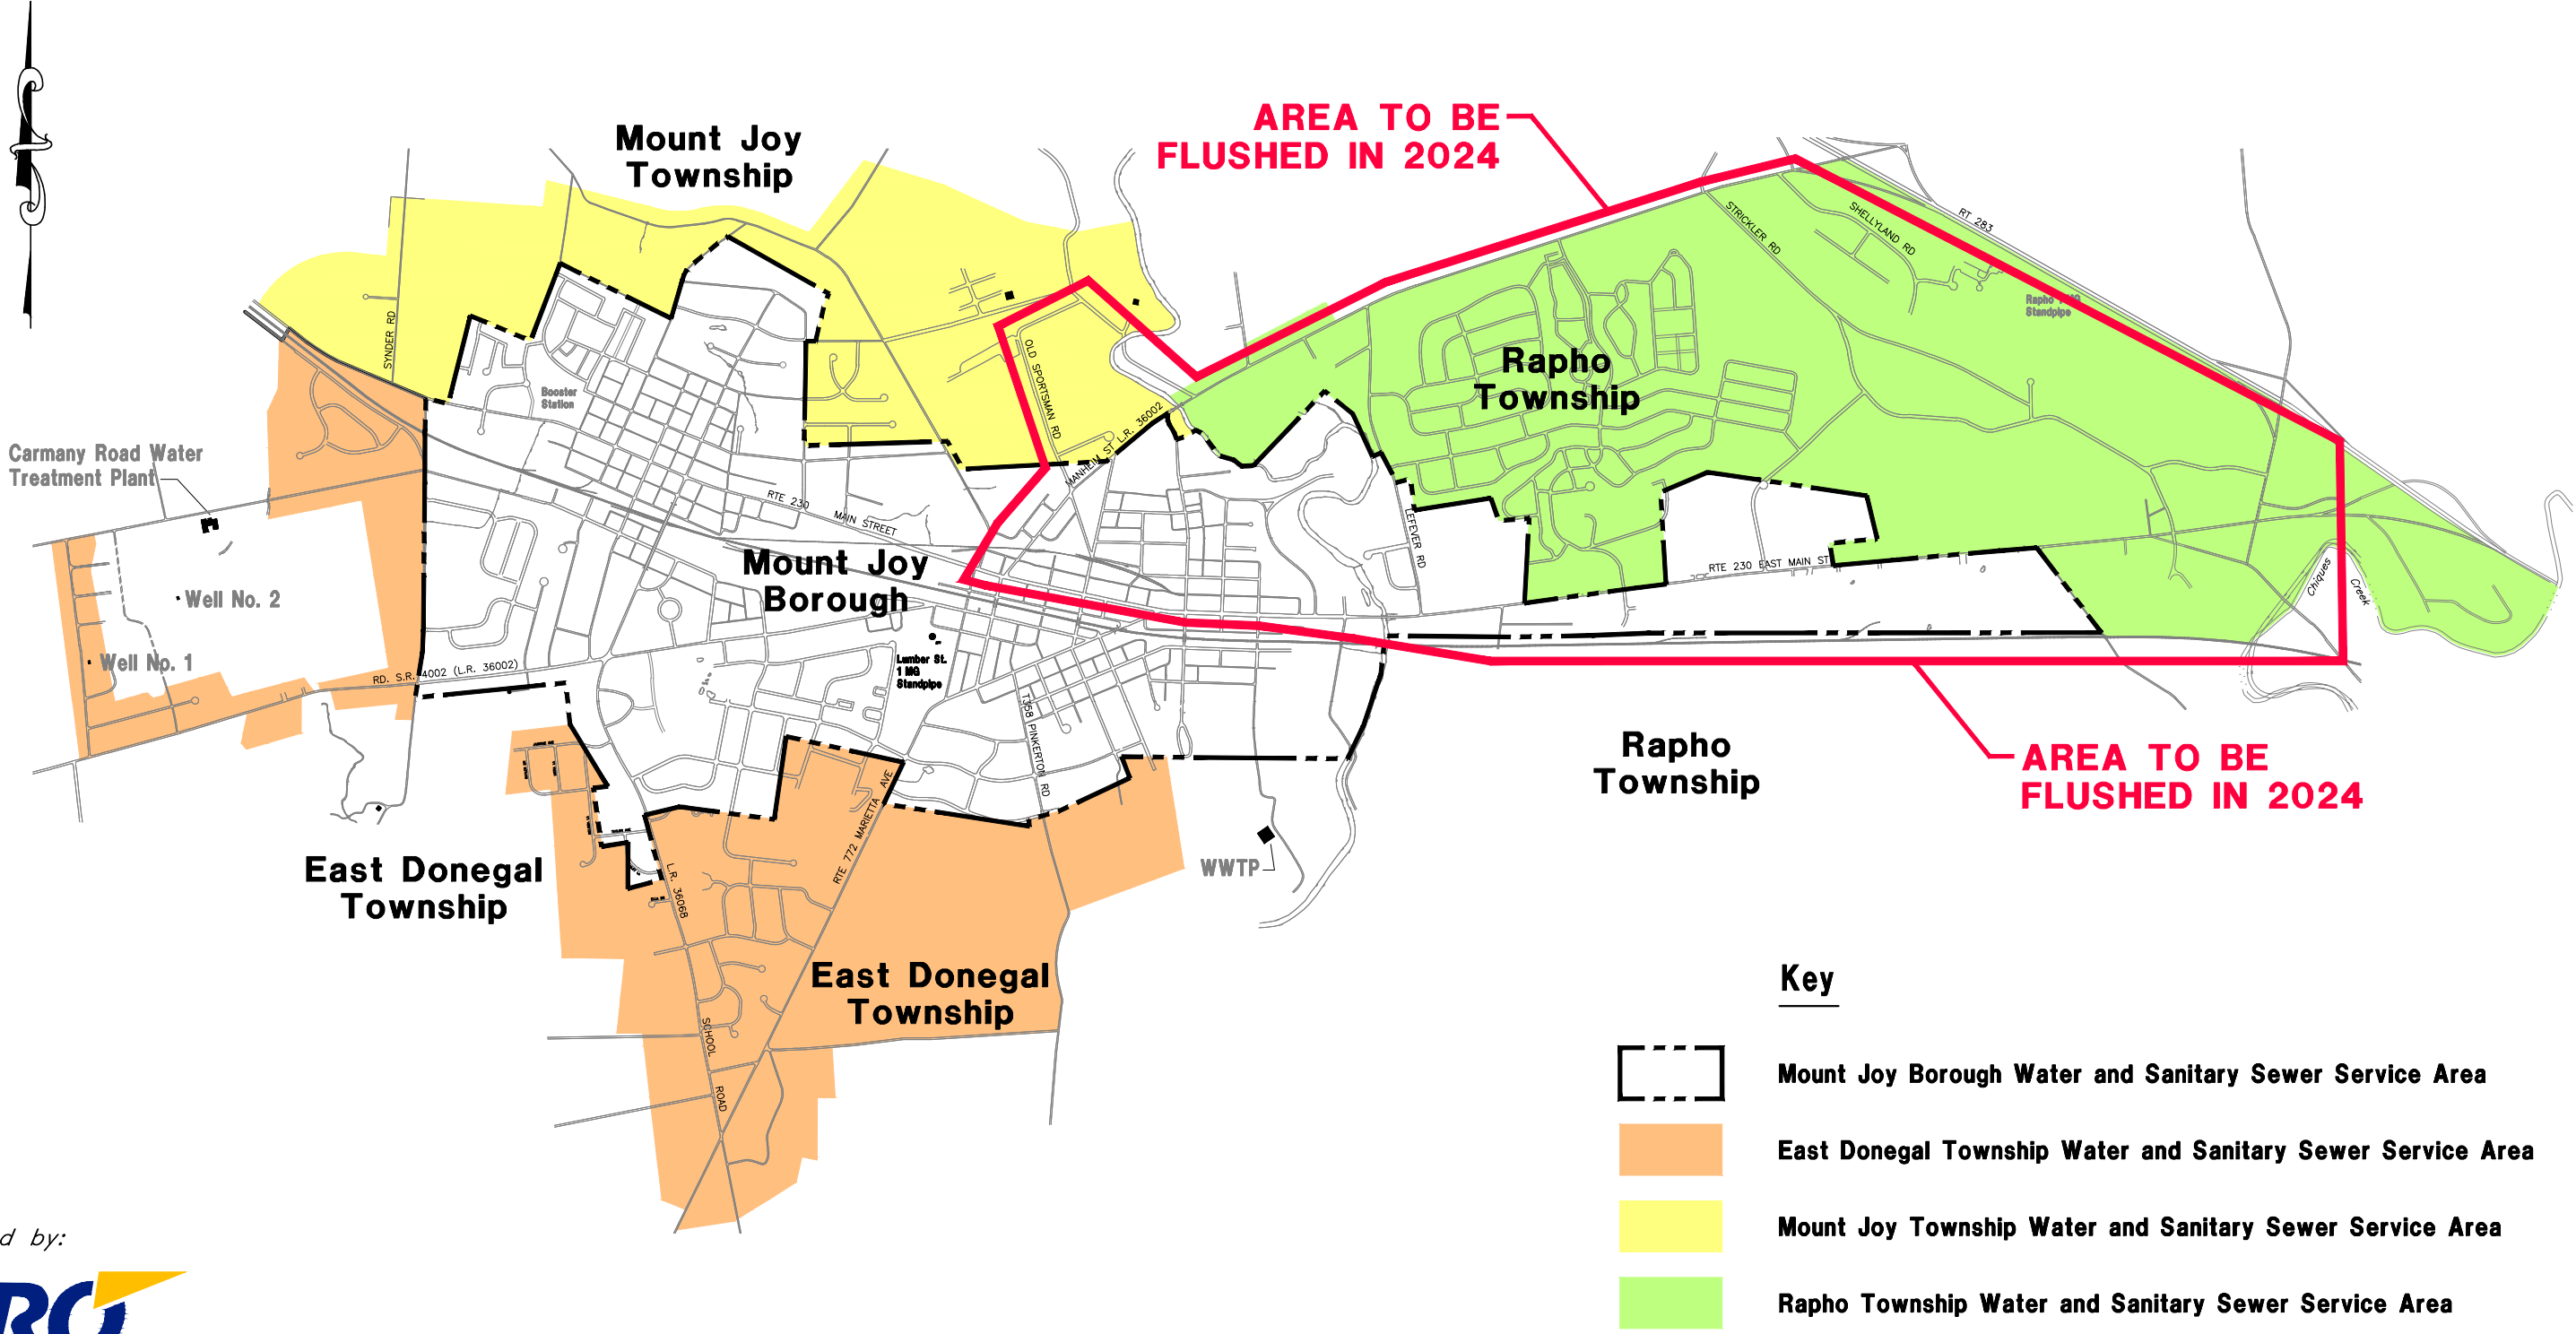

Mount Joy Borough Authority is continuing its annual fire hydrant flushing program in the northeastern portion of the service area. Flushing will occur periodically throughout the spring, summer, and fall months from 8 AM - 3 PM. During this time, some customers may experience a brief change in the water clarity or pressure. If you experience a change in water clarity, please run a faucet for a few minutes and the clarity will return to normal. Any pressure changes should return to normal outside of flushing hours noted above. Should you have any questions or concerns, please call our office at 717-653-5938, F-F, 7 AM - 4 PM.

# Mount Joy Borough Authority Service Area

**Key**

-  Mount Joy Borough Water and Sanitary Sewer Service Area
-  East Donegal Township Water and Sanitary Sewer Service Area
-  Mount Joy Township Water and Sanitary Sewer Service Area
-  Rapho Township Water and Sanitary Sewer Service Area