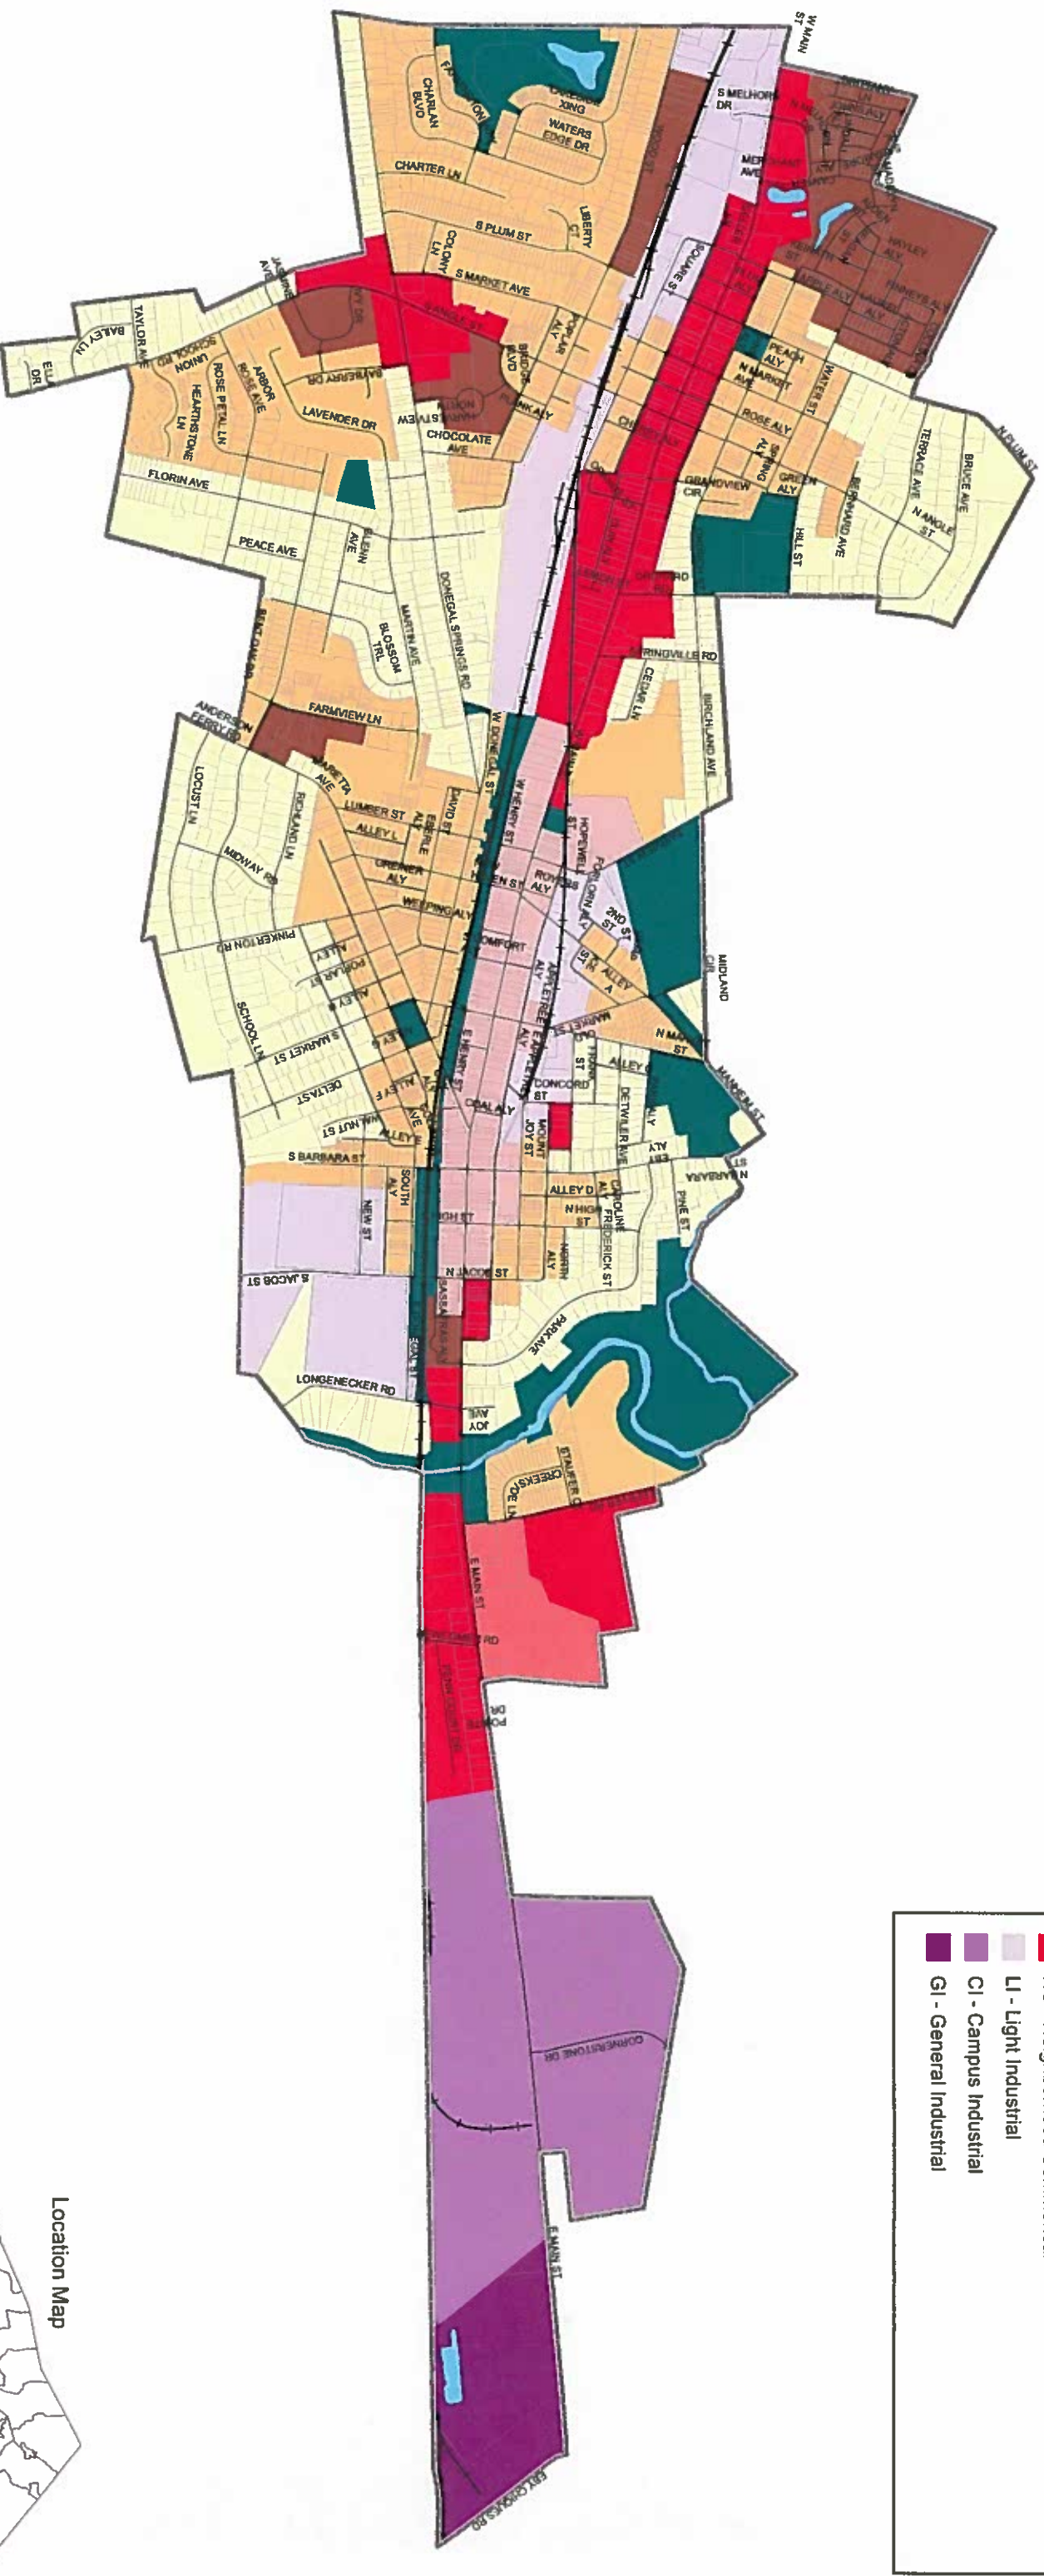

Zoning Map of Mount Joy Borough

Zoning Districts			
	C - Conservation		Water Features
	LDR - Low Density Residential		Parcels
	MDR - Medium Density Residential		Roads
	MHDR - Medium High Density Residential		Railroads
	CBD - Commercial Business		
	GC - General Commercial		
	NC - Neighborhood Commercial		
	LI - Light Industrial		
	CI - Campus Industrial		
	GI - General Industrial		

Location Map

Source: Lancaster County ITGIS, Copyright (c) 2021
 This map is to be used for reference or illustrative purposes only. This map is not a legally binding document and should not be used as such.
 For complete disclaimer see <http://www.co.lancaster.pa.us/development/>
 SLL 06/21/2021
 T:\gdata\gis\dev\mge\mge\proposals\450\mge\mge-dt-11x17.mxd